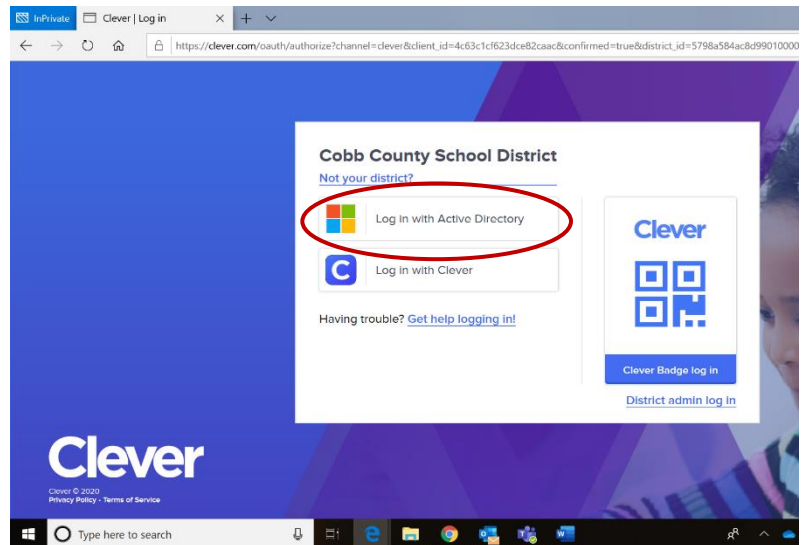

How to access Clever from home

Using Bing or Google, search for "cobb clever"

Click on **Log in with Active Directory**

If asked to log in, sign in using

Username: your student ID (otherwise known as breakfast number or lunch number or student ID number)