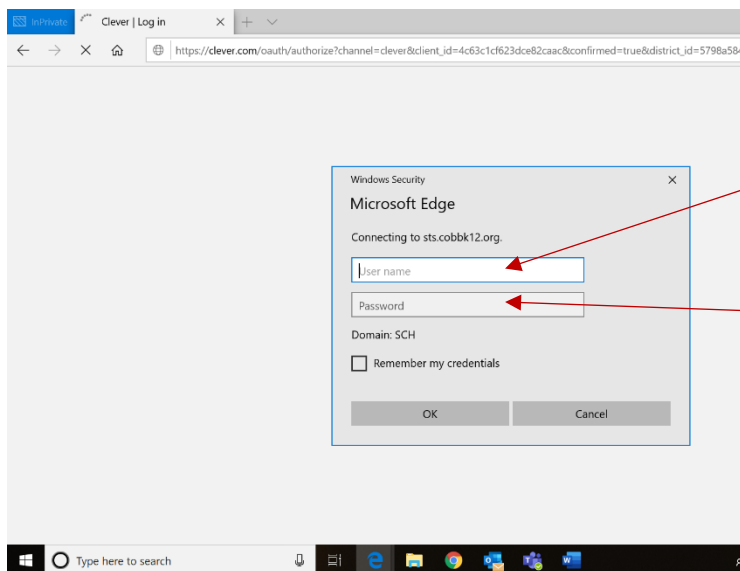

How to access Clever from home

Using Bing or Google, search for "cobb clever"

Click on **Log in with Active Directory**

If asked to log in, sign in using

Username: your student ID (otherwise known as breakfast number or lunch number or student ID number)