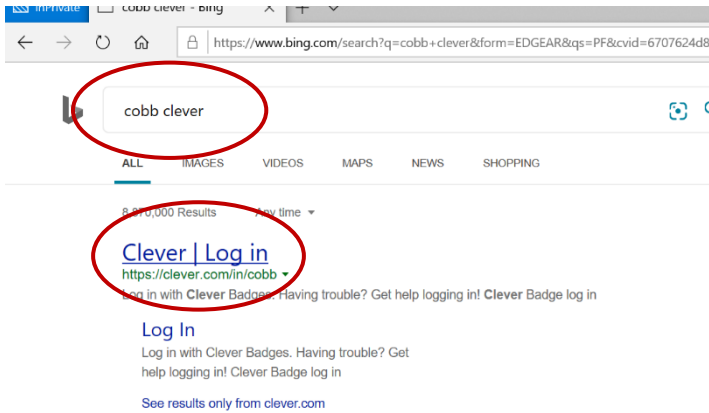

How to access Clever from home

Using Bing or Google, search for "cobb clever"

Click on **Log in with Active Directory**

If asked to log in, sign in using

Username: your student ID (otherwise known as breakfast number or lunch number or student ID number)